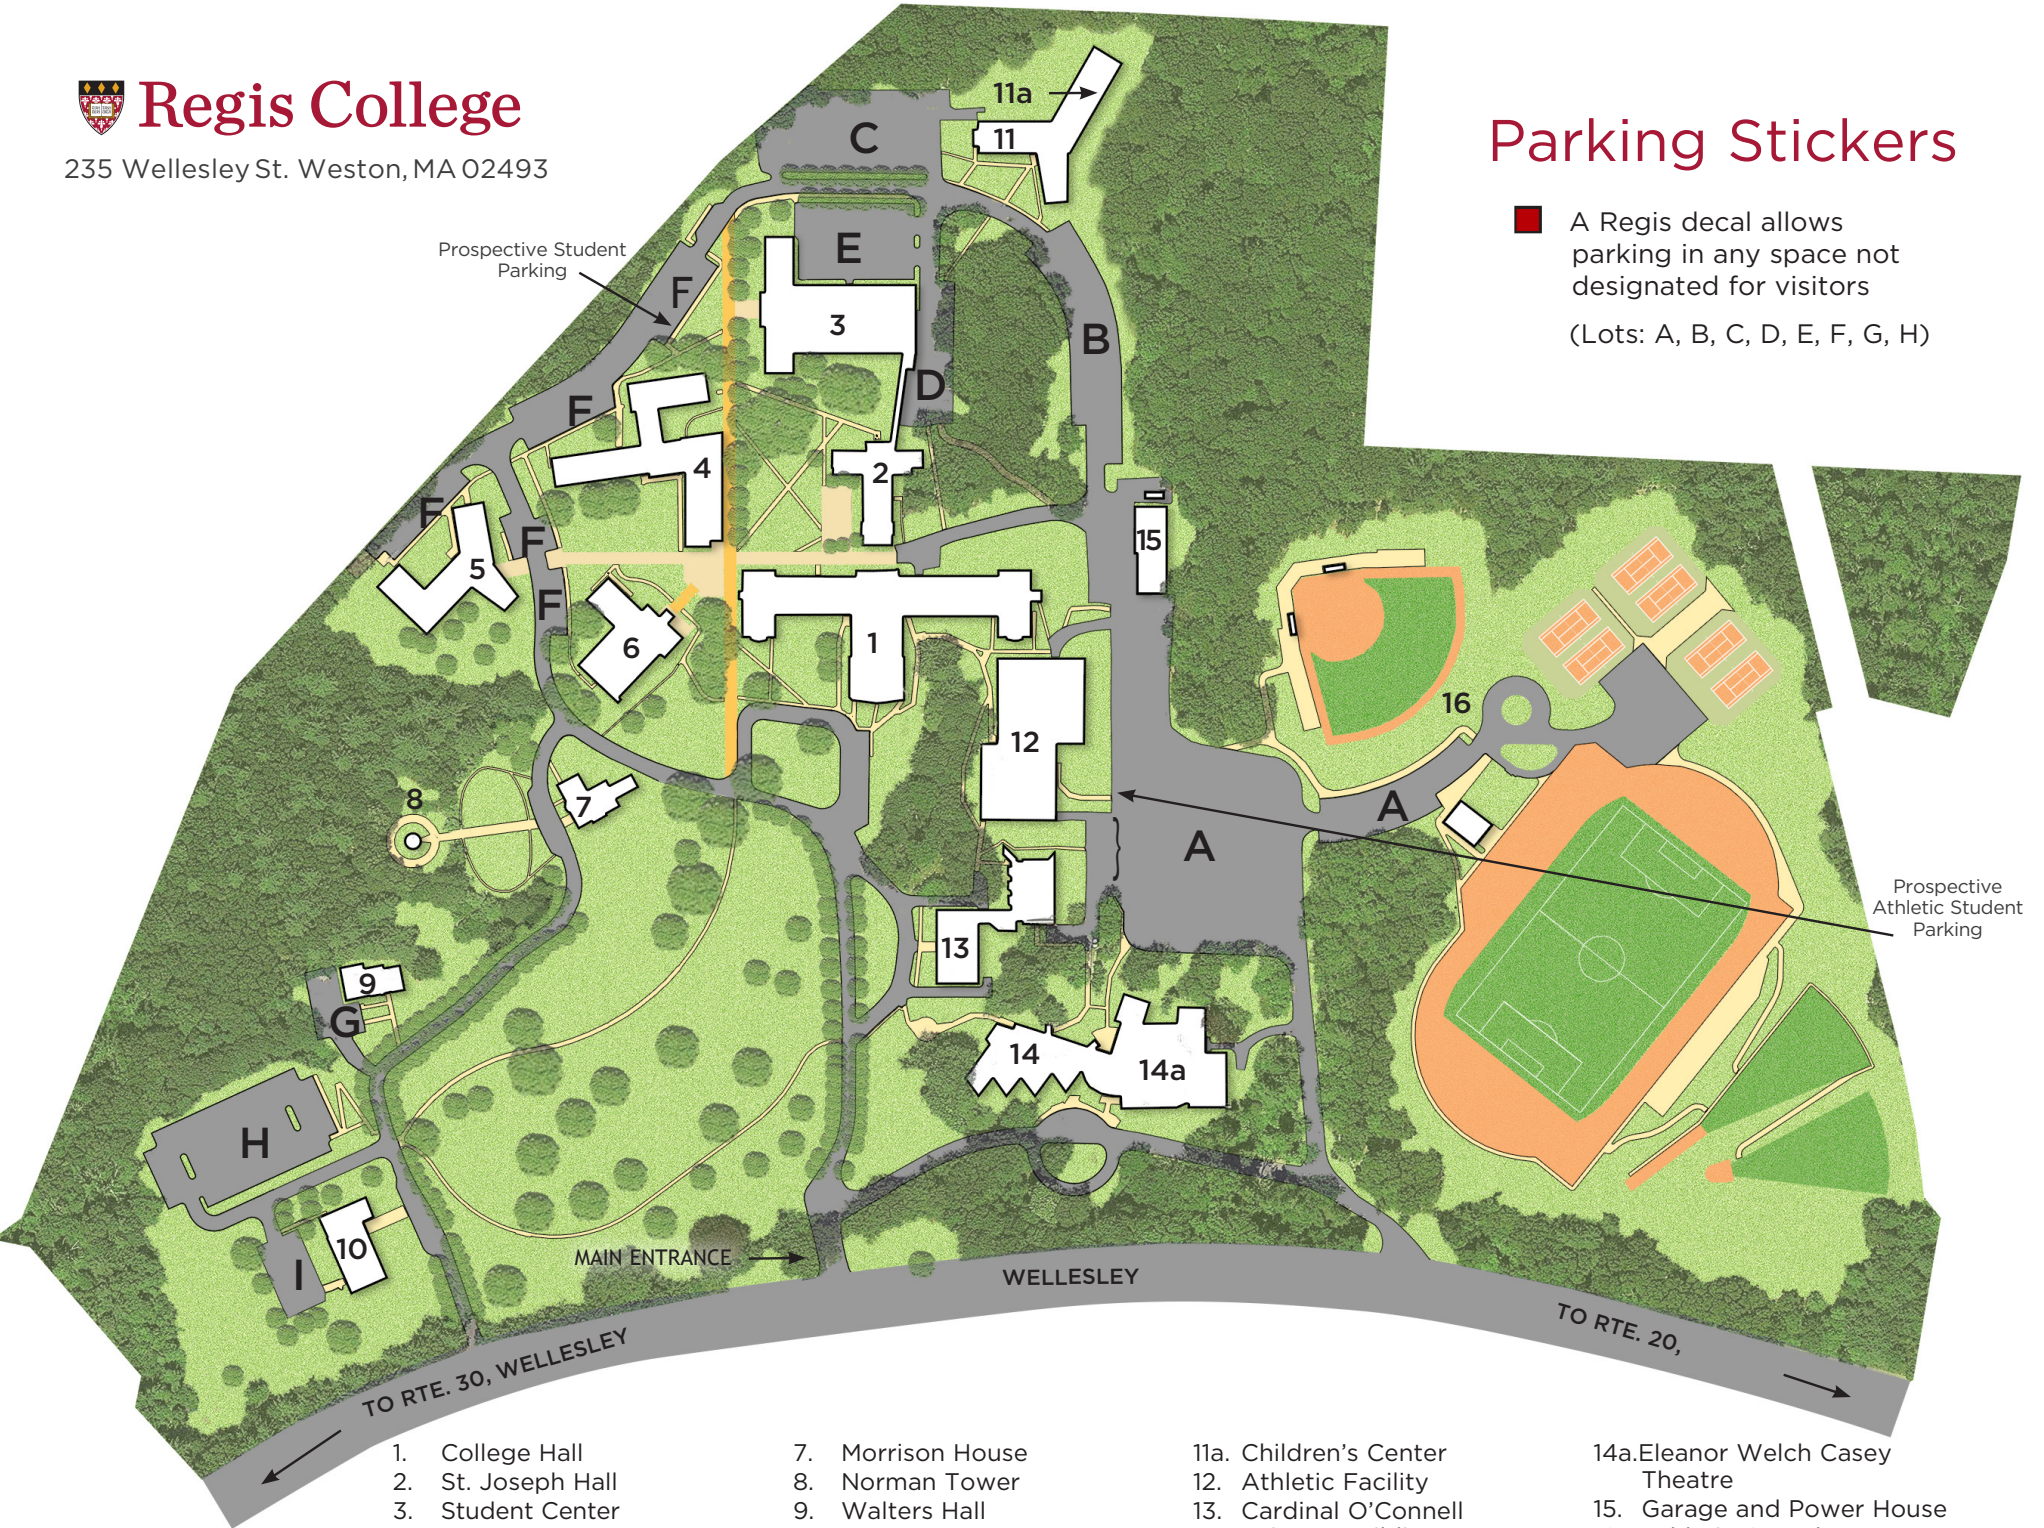

Regis College

235 Wellesley St. Weston, MA 02493

Parking Stickers

- A Regis decal allows parking in any space not designated for visitors
(Lots: A, B, C, D, E, F, G, H)

- | | | | |
|--------------------------|---|---|----------------------------------|
| 1. College Hall | 7. Morrison House | 11a. Children's Center | 14a. Eleanor Welch Casey Theatre |
| 2. St. Joseph Hall | 8. Norman Tower | 12. Athletic Facility | 15. Garage and Power House |
| 3. Student Center | 9. Walters Hall | 13. Cardinal O'Connell Science Building Watson-Hubbard Science Center | 16. Athletic Complex |
| 4. Maria Hall | 10. Cardinal Spellman Philatelic Museum | 14. Fine Arts Center | |
| 5. Domitilla Hall | 11. Angela Hall | | |
| 6. Regis College Library | | | |