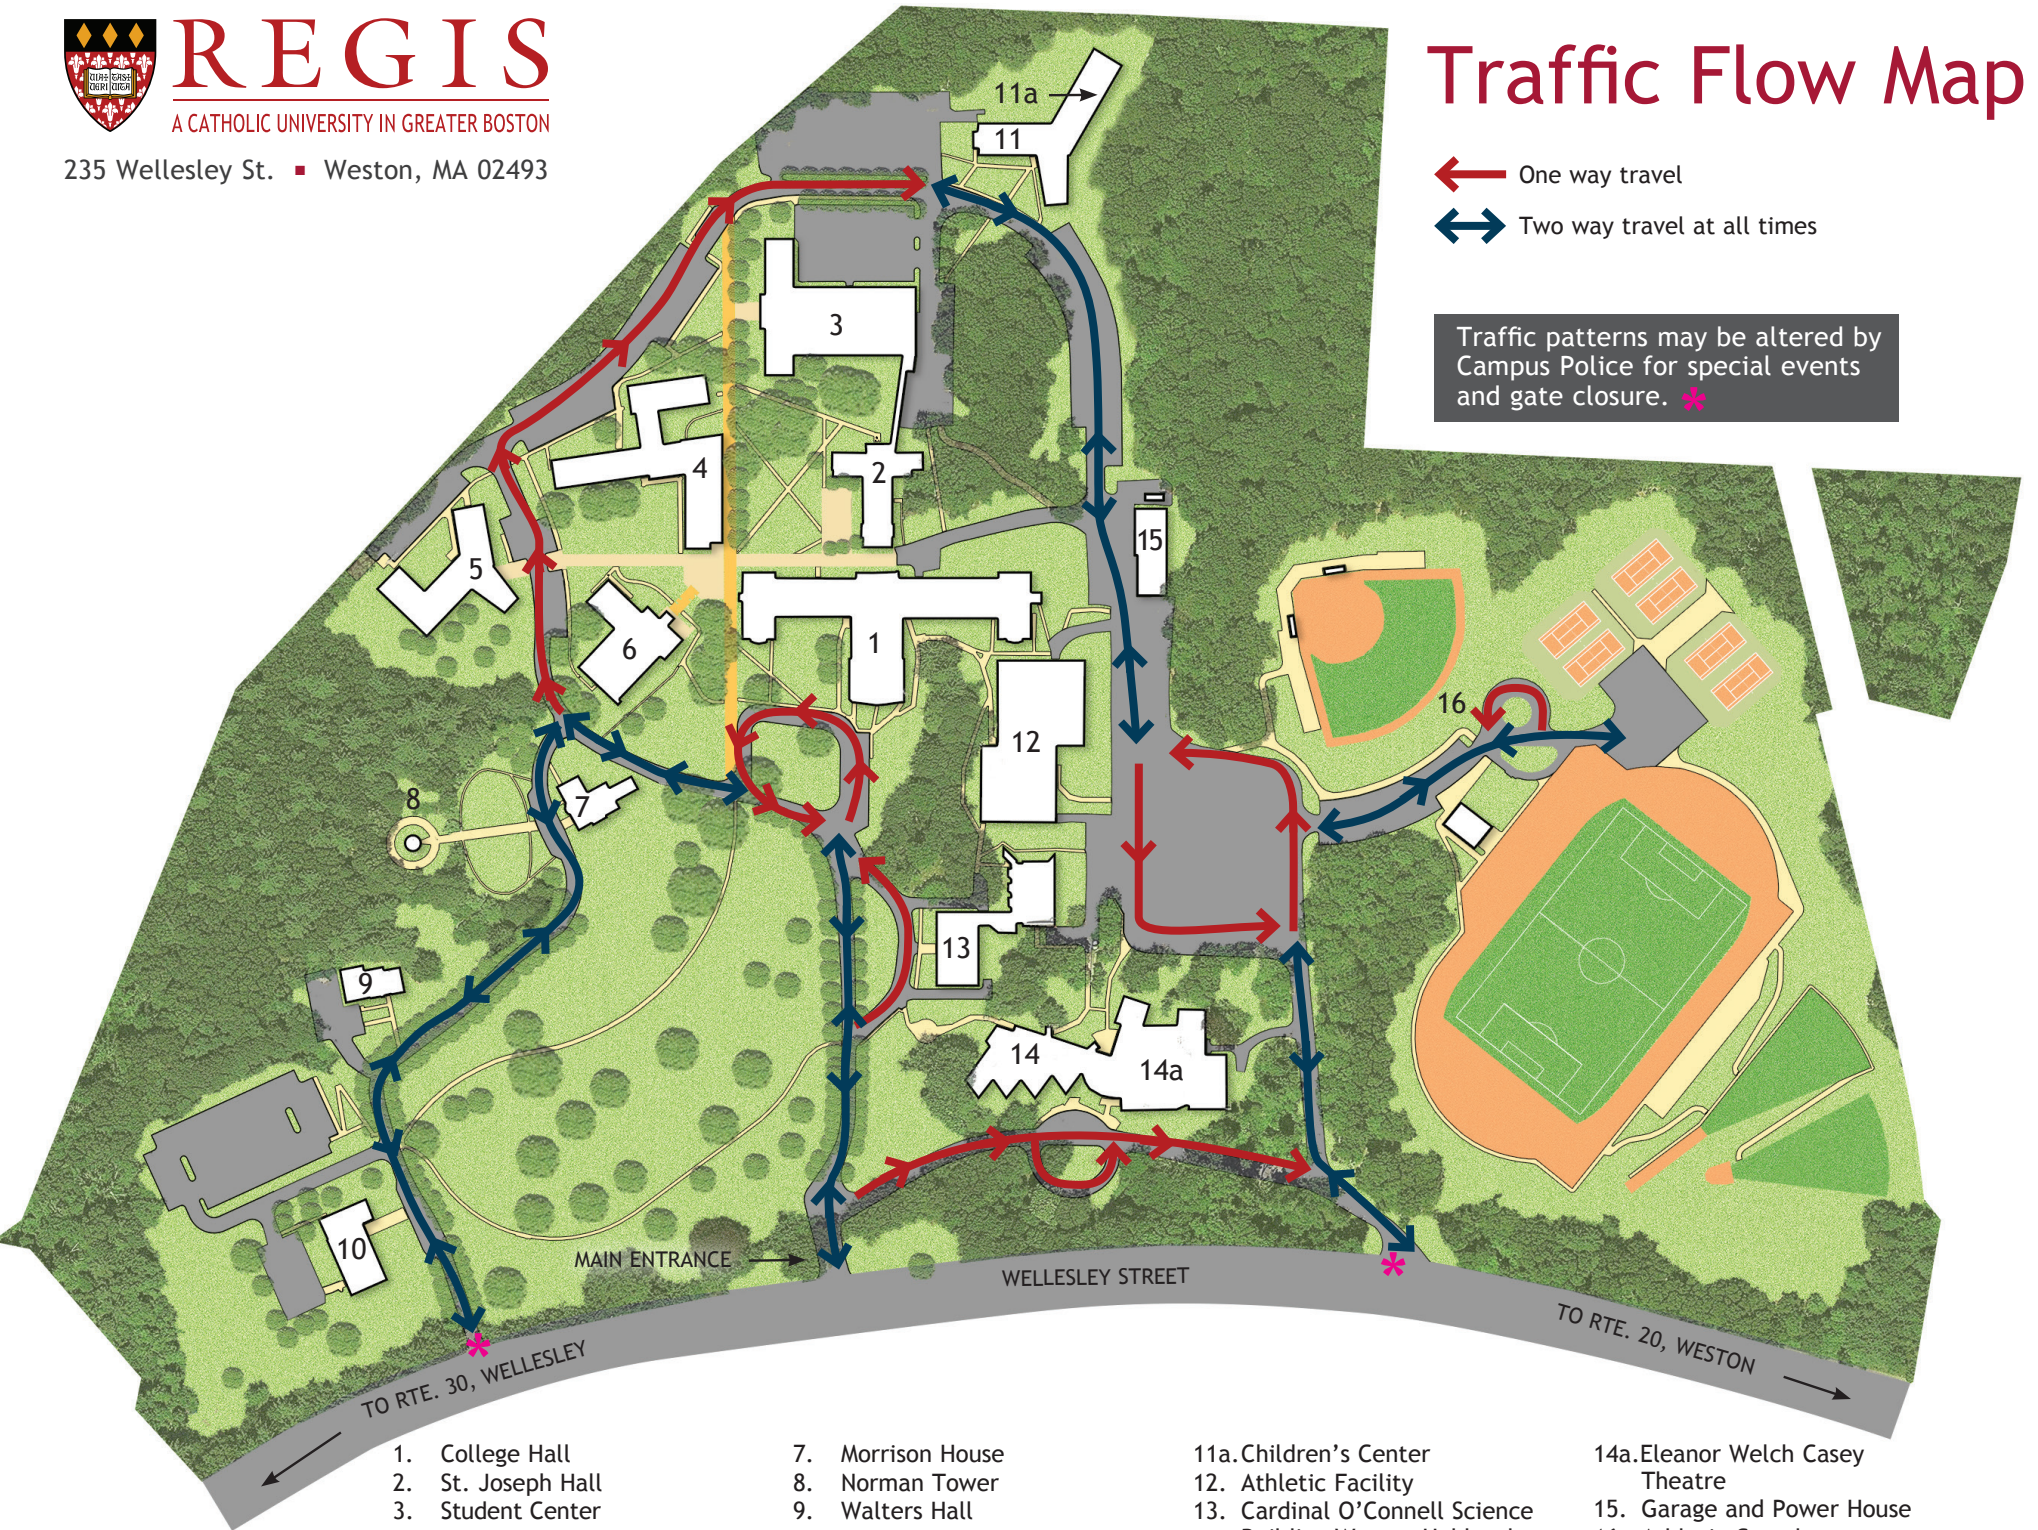

REGIS

A CATHOLIC UNIVERSITY IN GREATER BOSTON

235 Wellesley St. ■ Weston, MA 02493

Traffic Flow Map

- One way travel
- Two way travel at all times

Traffic patterns may be altered by Campus Police for special events and gate closure. *

- | | | | |
|--------------------------|---|--|----------------------------------|
| 1. College Hall | 7. Morrison House | 11a. Children's Center | 14a. Eleanor Welch Casey Theatre |
| 2. St. Joseph Hall | 8. Norman Tower | 12. Athletic Facility | 15. Garage and Power House |
| 3. Student Center | 9. Walters Hall | 13. Cardinal O'Connell Science Building
Watson-Hubbard Science Center | 16. Athletic Complex |
| 4. Maria Hall | 10. Cardinal Spellman Philatelic Museum | 14. Fine Arts Center | |
| 5. Domitilla Hall | 11. Angela Hall | | |
| 6. Regis College Library | | | |