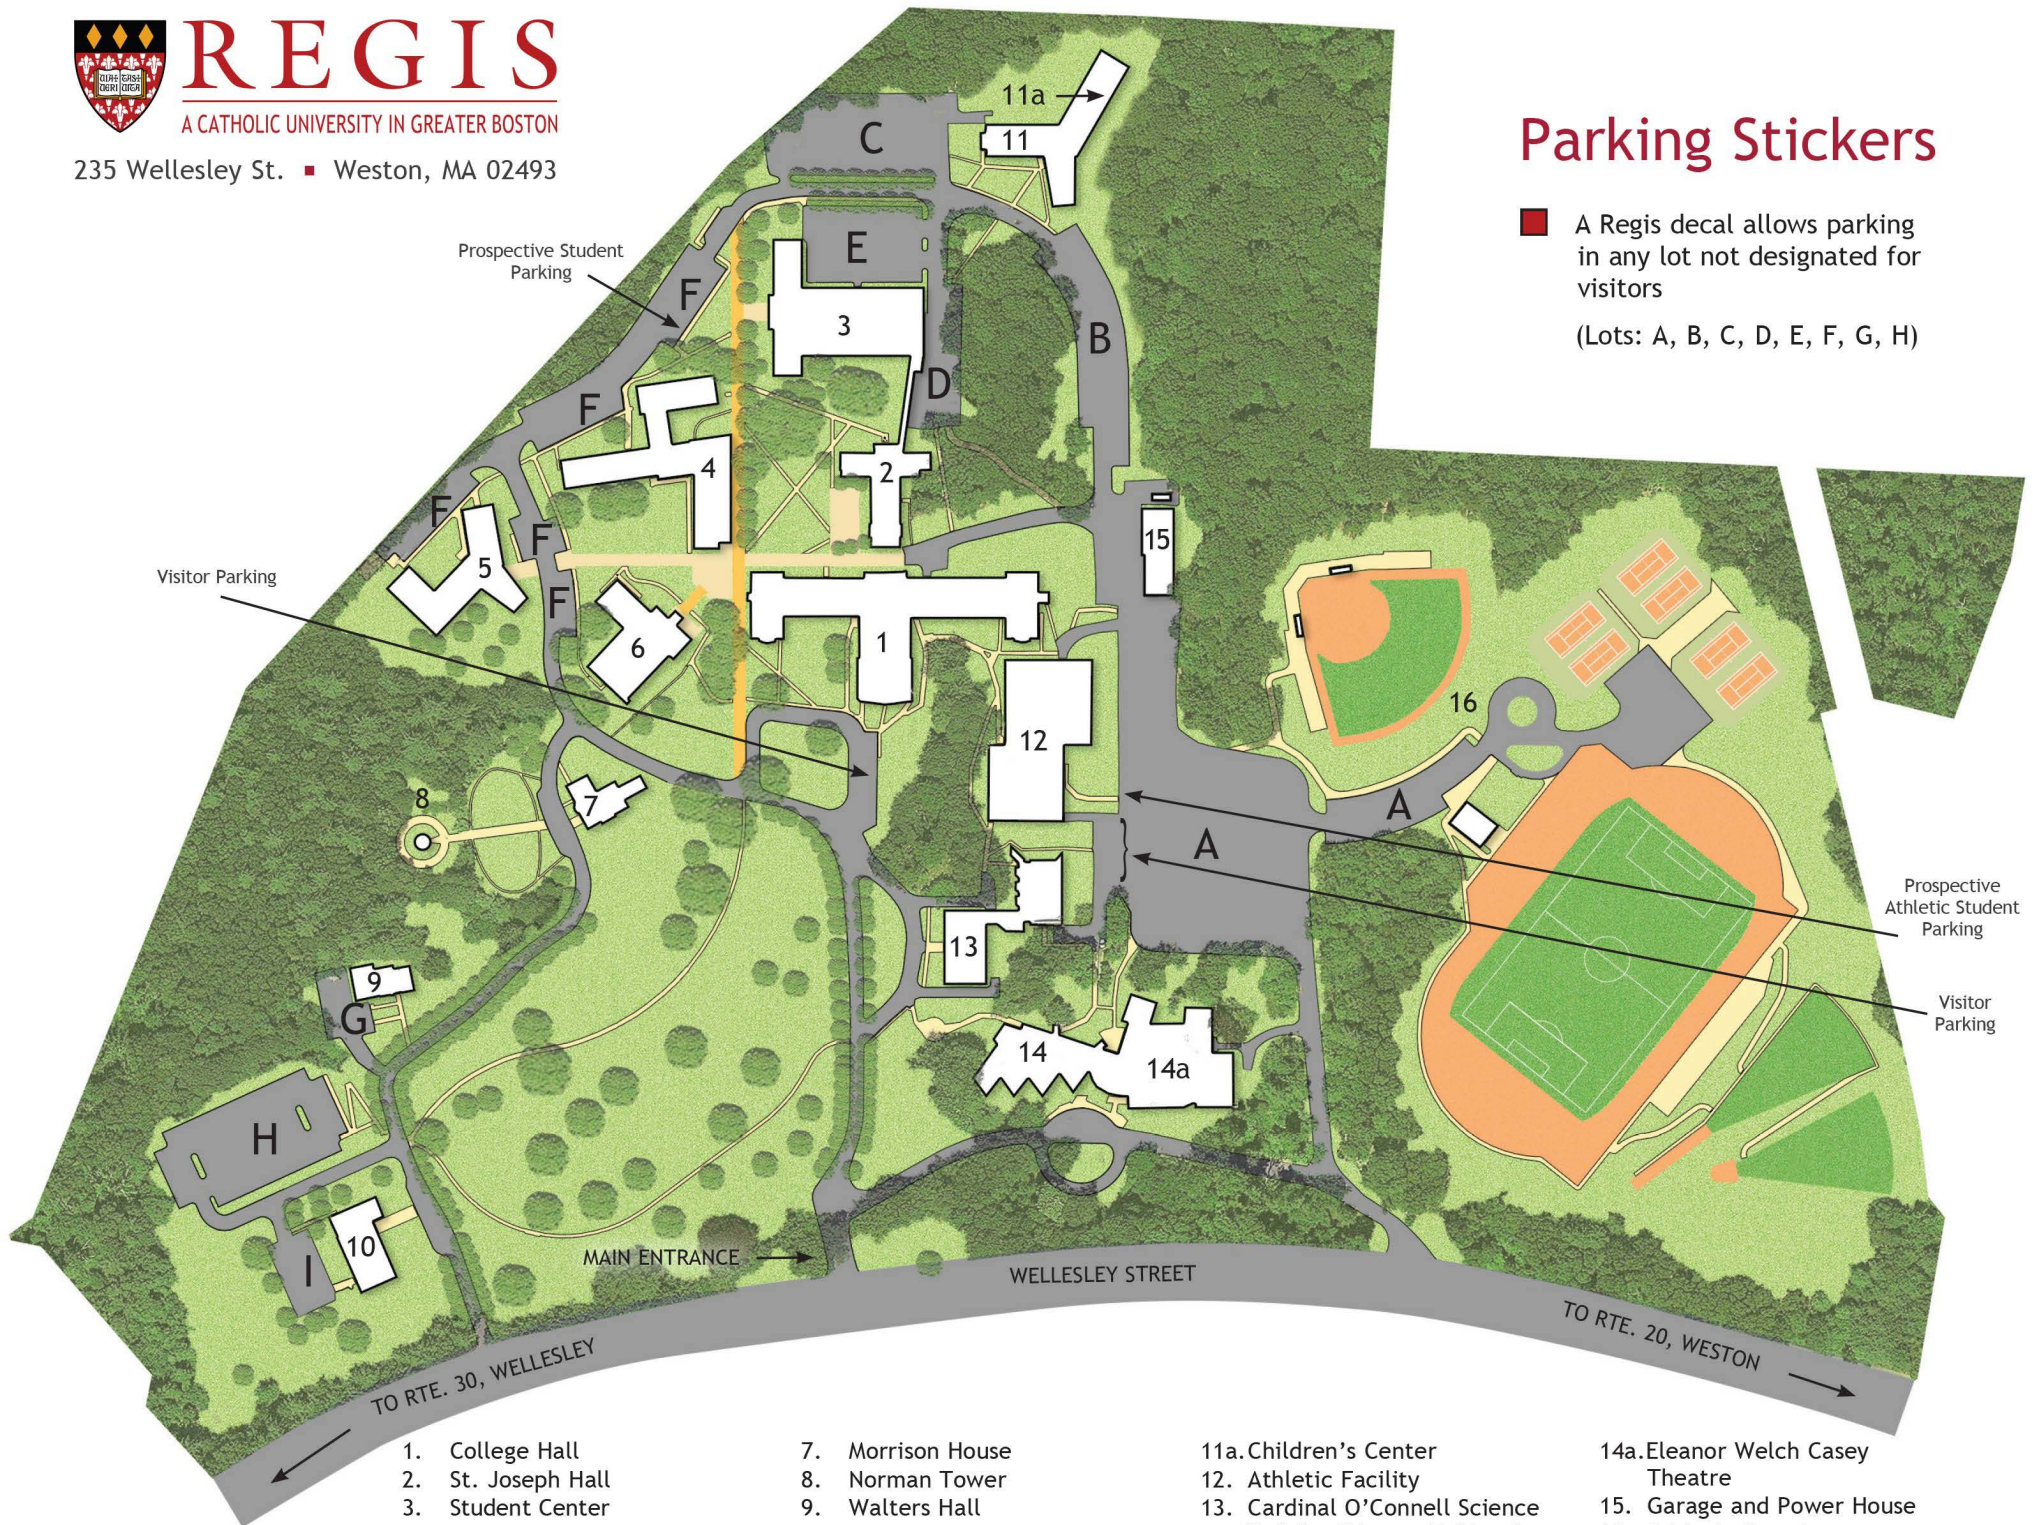

# REGIS

A CATHOLIC UNIVERSITY IN GREATER BOSTON

235 Wellesley St. ■ Weston, MA 02493

## Parking Stickers

■ A Regis decal allows parking in any lot not designated for visitors  
(Lots: A, B, C, D, E, F, G, H)

- 1. College Hall
- 2. St. Joseph Hall
- 3. Student Center
- 4. Maria Hall
- 5. Domitilla Hall
- 6. Regis College Library

- 7. Morrison House
- 8. Norman Tower
- 9. Walters Hall
- 10. Cardinal Spellman Philatelic Museum
- 11. Angela Hall

- 11a. Children's Center
- 12. Athletic Facility
- 13. Cardinal O'Connell Science Building Watson-Hubbard Science Center
- 14. Fine Arts Center

- 14a. Eleanor Welch Casey Theatre
- 15. Garage and Power House
- 16. Athletic Complex