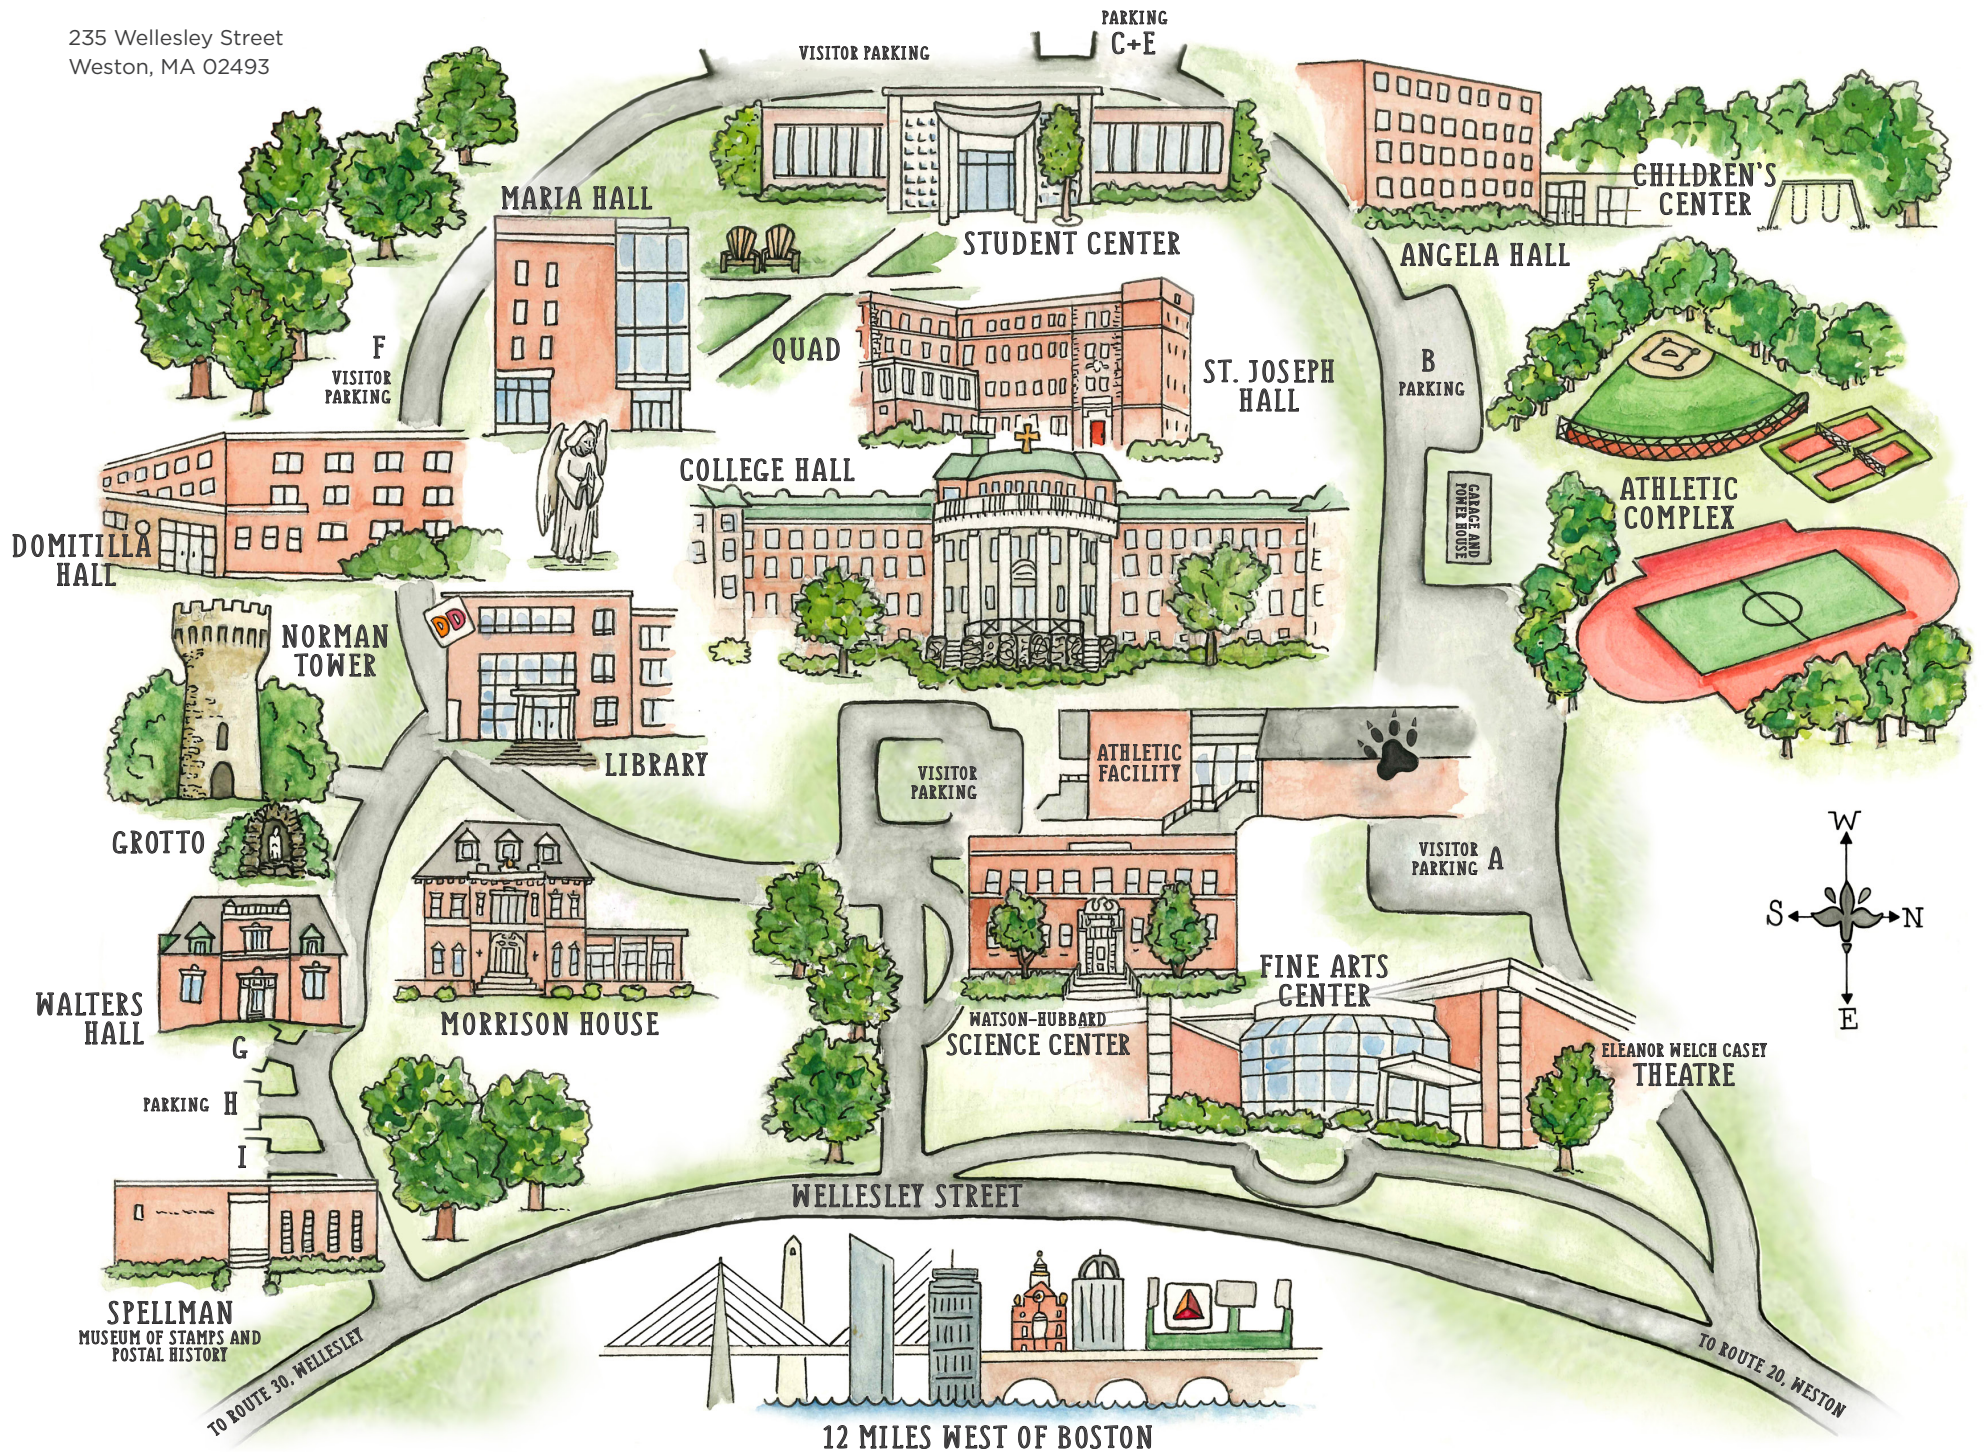

REGIS

235 Wellesley Street
Weston, MA 02493

12 MILES WEST OF BOSTON